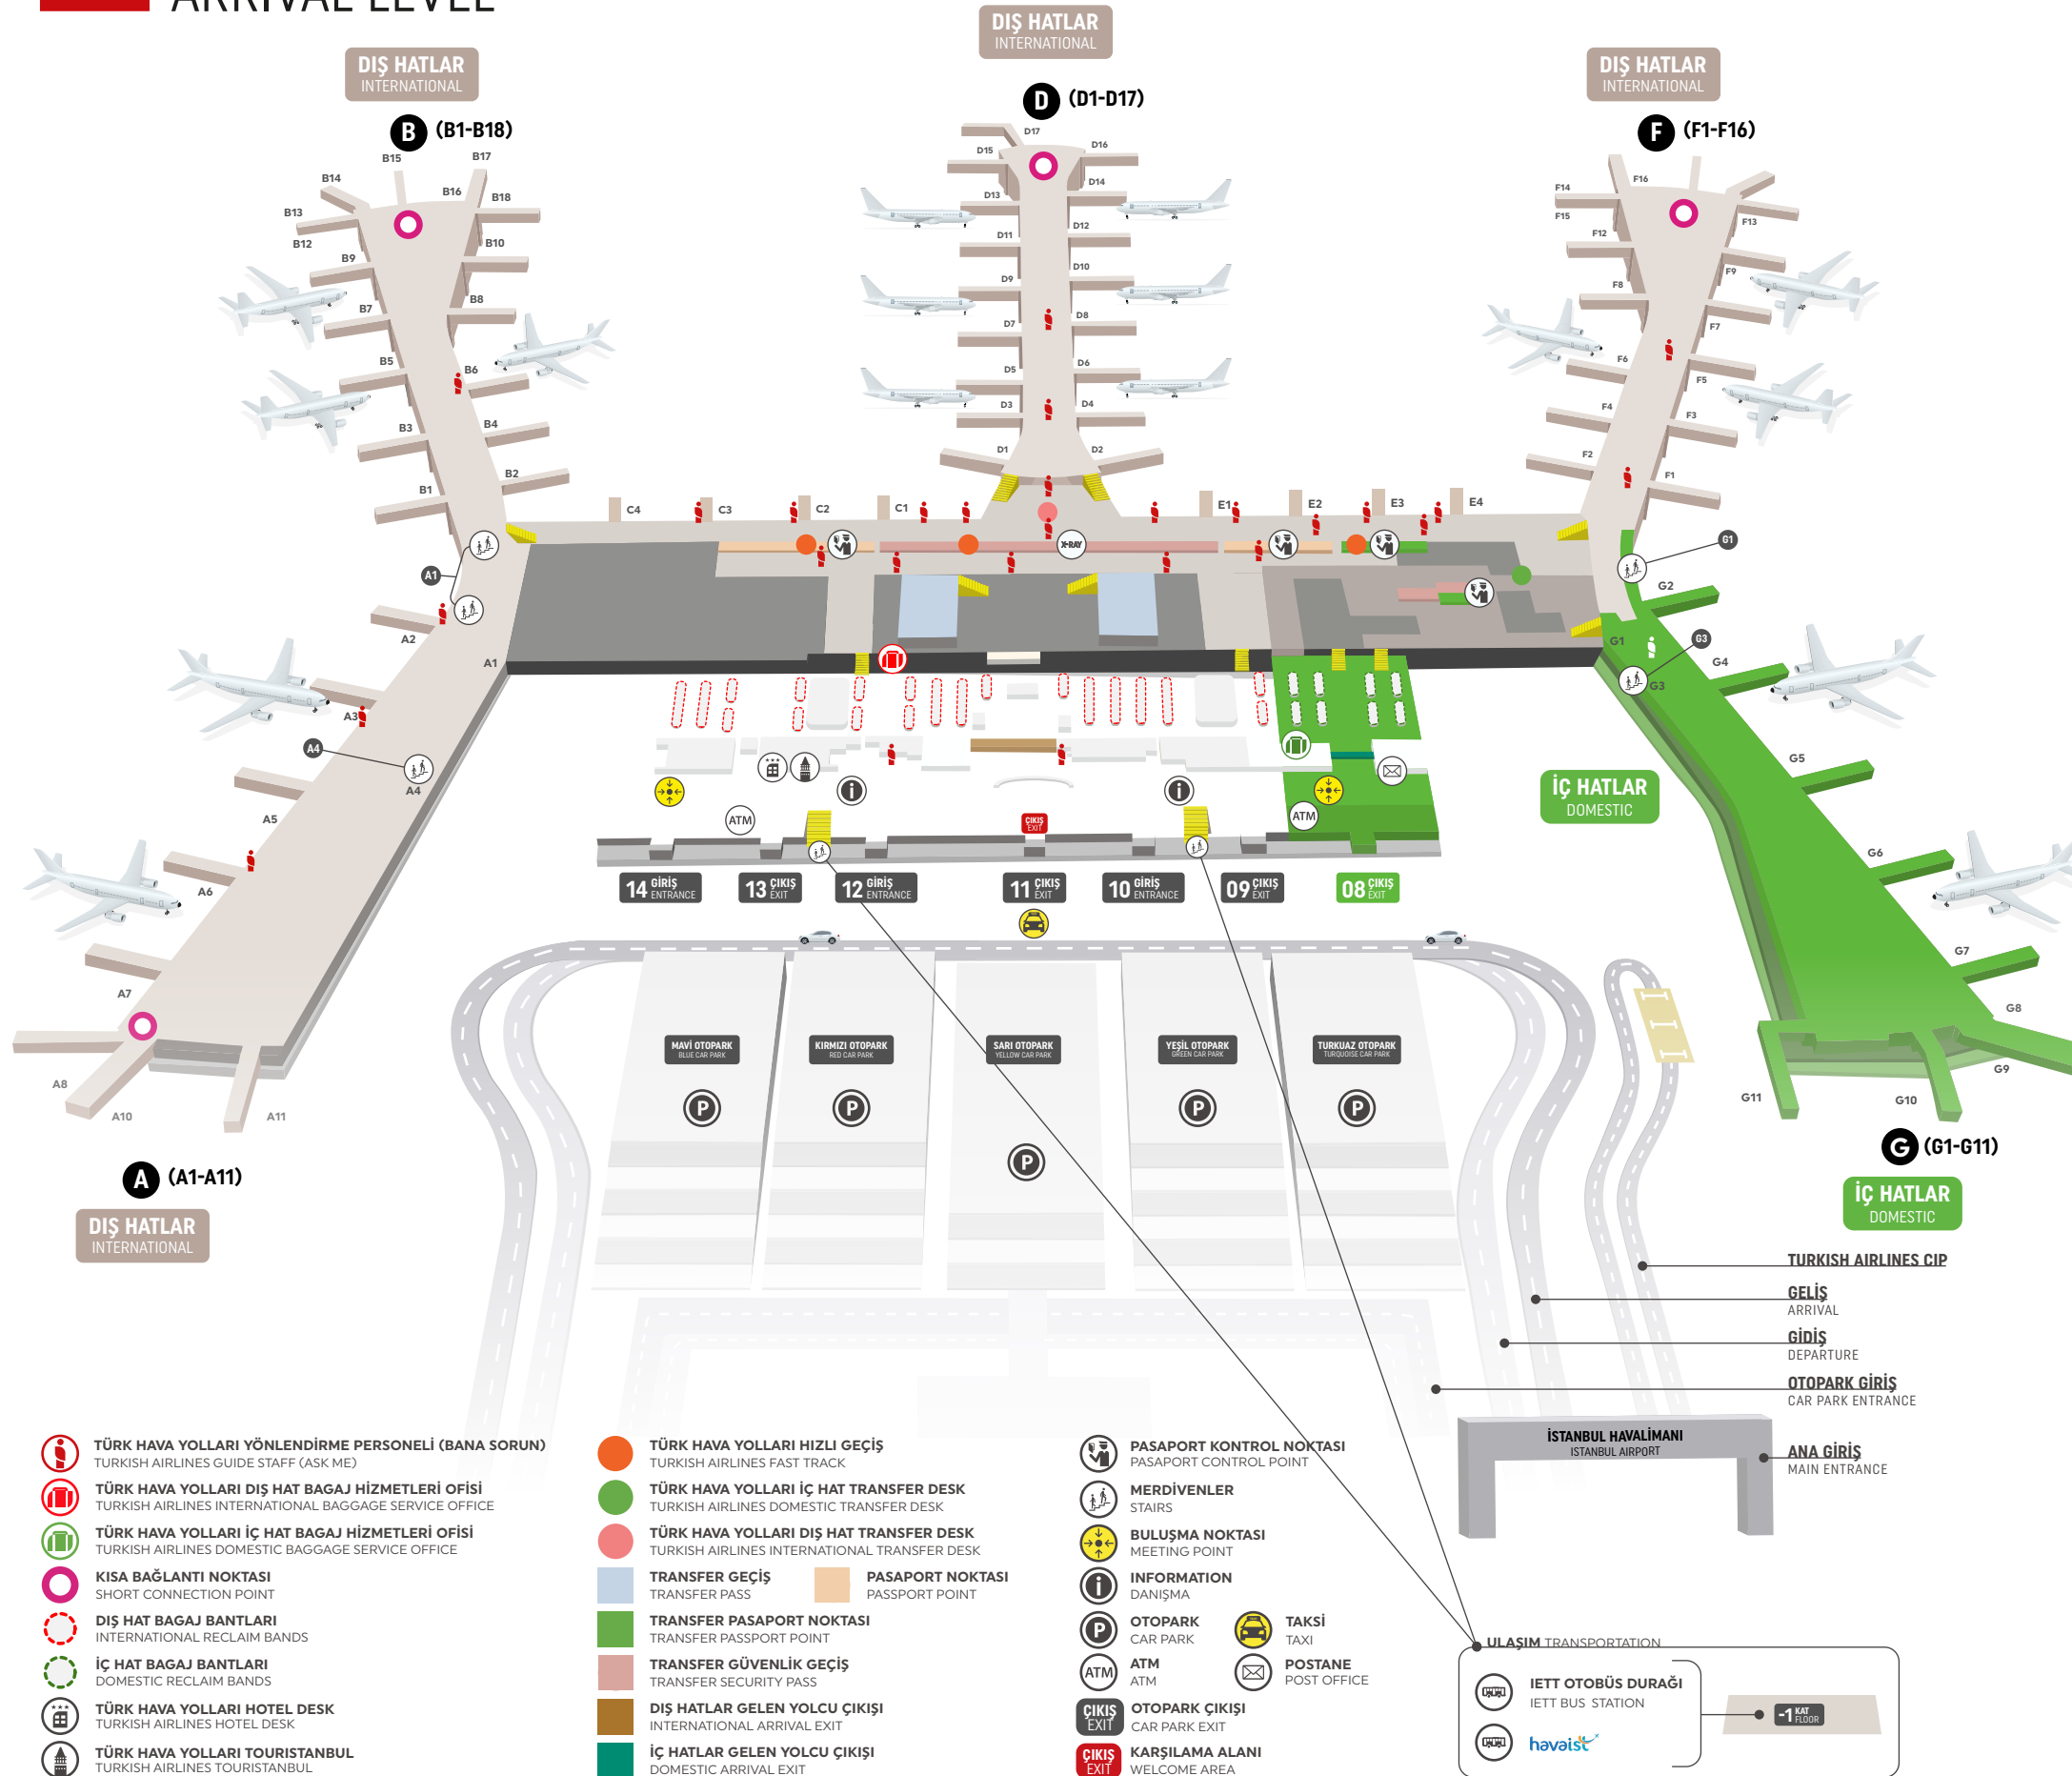

GELEN YOLCU KATI

ARRIVAL LEVEL

- TÜRK HAVA YOLLARI YÖNLENDİRME PERSONELİ (BANA SORUN)
  TURKISH AIRLINES GUIDE STAFF (ASK ME)
- TÜRK HAVA YOLLARI DIŞ HAT BAGAJ HİZMETLERİ OFİSİ
  TURKISH AIRLINES INTERNATIONAL BAGGAGE SERVICE OFFICE
- TÜRK HAVA YOLLARI İÇ HAT BAGAJ HİZMETLERİ OFİSİ
  TURKISH AIRLINES DOMESTIC BAGGAGE SERVICE OFFICE
- KISA BAĞLANTI NOKTASI
  SHORT CONNECTION POINT
- DIŞ HAT BAGAJ BANTLARI
  INTERNATIONAL RECLAIM BANDS
- İÇ HAT BAGAJ BANTLARI
  DOMESTIC RECLAIM BANDS
- TÜRK HAVA YOLLARI HOTEL DESK
  TURKISH AIRLINES HOTEL DESK
- TÜRK HAVA YOLLARI TOURİSTANBUL
  TURKISH AIRLINES TOURİSTANBUL

- TÜRK HAVA YOLLARI HIZLI GEÇİŞ
  TURKISH AIRLINES FAST TRACK
- TÜRK HAVA YOLLARI İÇ HAT TRANSFER DESK
  TURKISH AIRLINES DOMESTIC TRANSFER DESK
- TÜRK HAVA YOLLARI DIŞ HAT TRANSFER DESK
  TURKISH AIRLINES INTERNATIONAL TRANSFER DESK
- TRANSFER GEÇİŞ
  TRANSFER PASS
- PASAPORT NOKTASI
  PASAPORT POINT
- TRANSFER PASAPORT NOKTASI
  TRANSFER PASSPORT POINT
- TRANSFER GÜVENLİK GEÇİŞ
  TRANSFER SECURITY PASS
- DIŞ HATLAR GELEN YOLCU ÇIKIŞI
  INTERNATIONAL ARRIVAL EXIT
- İÇ HATLAR GELEN YOLCU ÇIKIŞI
  DOMESTIC ARRIVAL EXIT

- PASAPORT KONTROL NOKTASI
  PASAPORT CONTROL POINT
- MERDİVENLER
  STAIRS
- BULUŞMA NOKTASI
  MEETING POINT
- INFORMATION
  DANIŞMA
- OTOPARK
  CAR PARK
- TAKSİ
  TAXI
- ATM
  ATM
- POSTANE
  POST OFFICE
- OTOPARK ÇIKIŞI
  CAR PARK EXIT
- KARŞILAMA ALANI
  WELCOME AREA

- İETT OTOBÜS DURAĞI
  İETT BUS STATION
- havaist
- -1 KAT
  FLOOR
- İSTANBUL HAVALİMANI
  İSTANBUL AIRPORT
- ANA GİRİŞ
  MAIN ENTRANCE
- OTOPARK GİRİŞ
  CAR PARK ENTRANCE
- GELİŞ
  ARRIVAL
- GİDİŞ
  DEPARTURE
- TURKISH AIRLINES CIP

Istanbul Airport
www.istanbulhavalimani.com

TERMINAL REHBERİ

TERMINAL GUIDE

TURKISH AIRLINES

A STAR ALLIANCE MEMBER

Istanbul Airport
www.istanbulhavalimani.com

İstanbul Havalimani'nı keşfetmek için ziyaret edebilirsiniz.
To discover Istanbul Airport please visit.

TURKISH AIRLINES

A STAR ALLIANCE MEMBER