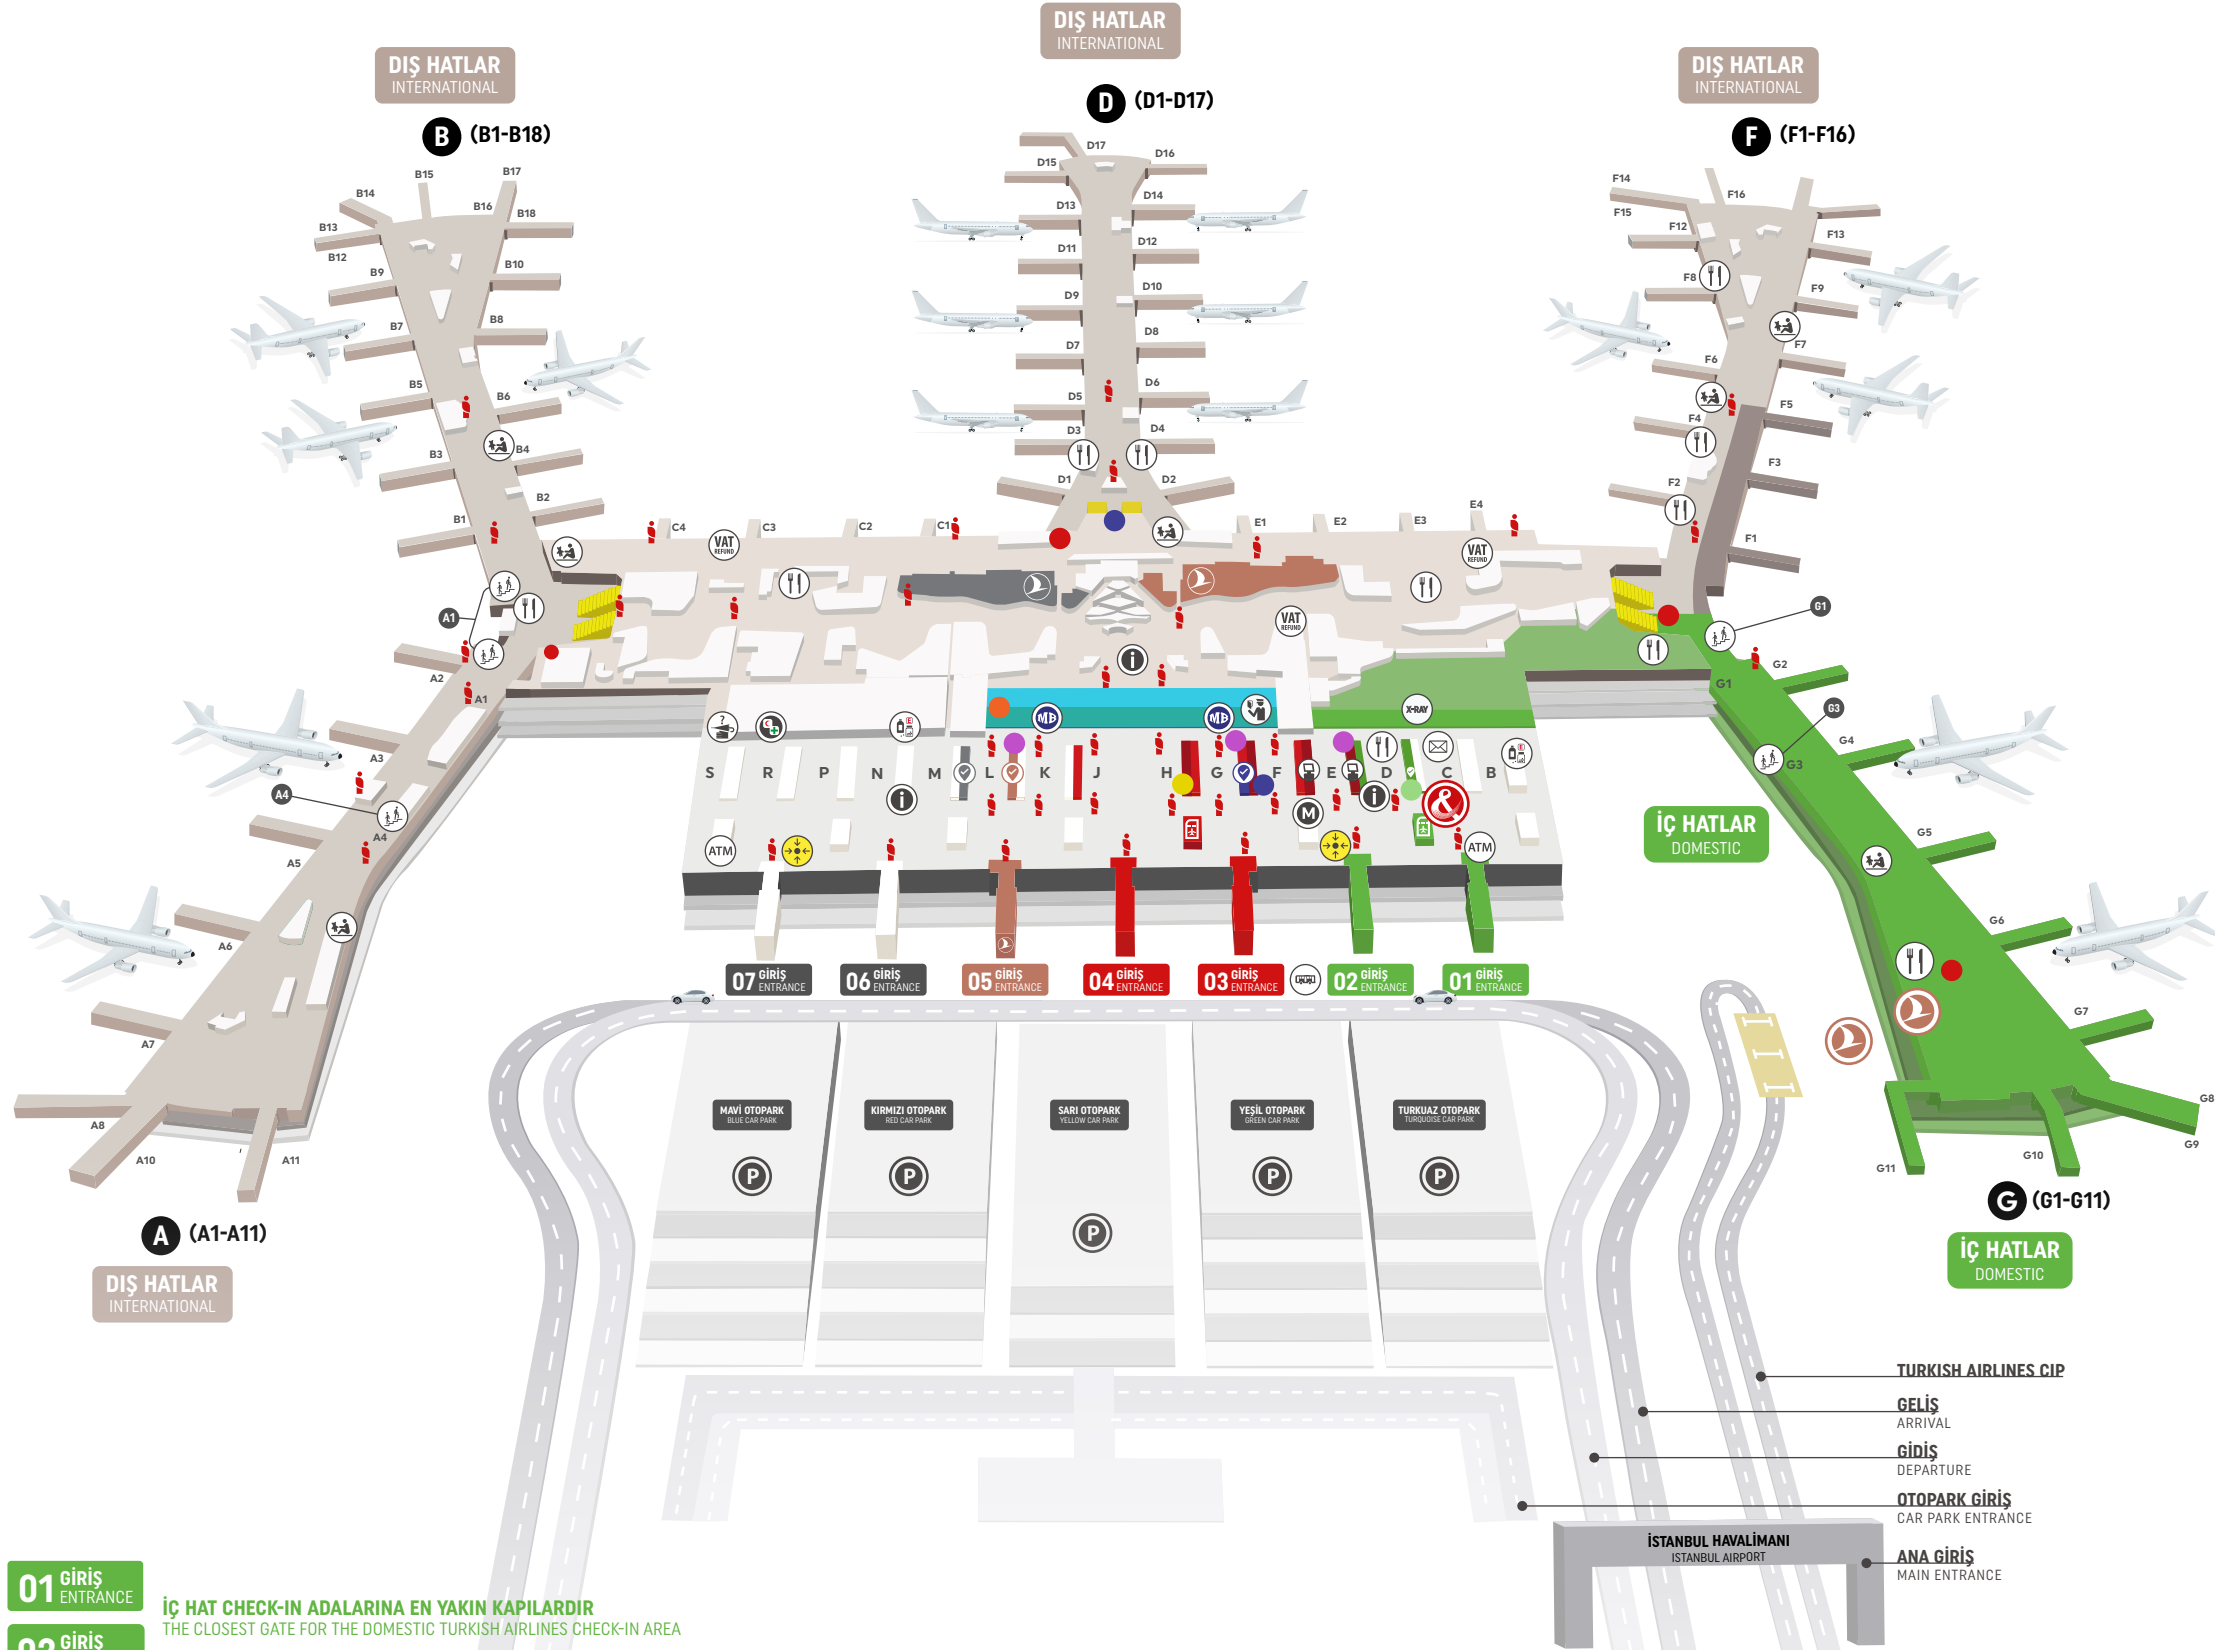

# GİDEN YOLCU KATI

- 01 GİRİŞ**  
ENTRANCE  
İÇ HAT CHECK-IN ADALARINA EN YAKIN KAPILARDIR  
THE CLOSEST GATE FOR THE DOMESTIC TURKISH AIRLINES CHECK-IN AREA
- 02 GİRİŞ**  
ENTRANCE
- 03 GİRİŞ**  
ENTRANCE  
DIŞ HAT CHECK-IN ADALARINA EN YAKIN KAPILARDIR  
THE CLOSEST GATES FOR THE INTERNATIONAL TURKISH AIRLINES CHECK-IN AREA
- 04 GİRİŞ**  
ENTRANCE
- 05 GİRİŞ**  
ENTRANCE  
BUSINESS CLASS VE MILES&SMILES ÖNCELİKLİ GİRİŞ KAPISIDIR  
PRIORITY ENTRANCE FOR BUSINESS CLASS AND MILES&SMILES PASSENGERS